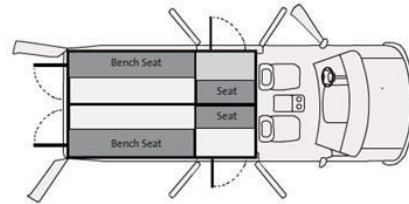

One (1) Compartment Unit:
Model IT-1C (Standard Length)
Model IT-1CX (Extended Length)
One Rear Inmate Door Only.

Three (3) Compartment Unit:
Model IT-3C (Standard Length)
Model IT-3CX (Extended Length)
Two Rear & One Side Inmate Doors.

Two (2) Compartment Unit:
Model IT-2C-F/B (Standard Length)
Model IT-2CX-F/B (Extended Length)
Two Rear Inmate Doors Only.

Four (4) Compartment Unit:
Model IT-4C (Standard Length)
Model IT-4CX (Extended Length)
Two Rear & Two Side Inmate Doors

Two (2) Compartment Unit:
Model IT-2C-L/R (Standard Length)
Model IT-2CX-L/R (Extended Length)
One Rear & One Side Inmate Doors.

SPRINTER

DODGE