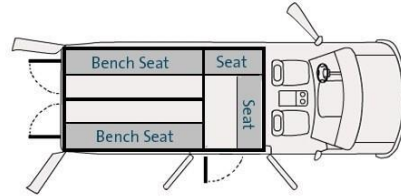

One (1) Compartment Unit:
Model IT-1C (Standard Length)
Model IT-1CX (Extended Length)
One Rear Inmate Door Only.

Three (3) Compartment Unit:
Model IT-3C (Standard Length)
Model IT-3CX (Extended Length)
Two Rear & One Side Inmate Doors.

Two (2) Compartment Unit:
Model IT-2C-F/B (Standard Length)
Model IT-2CX-F/B (Extended Length)
Two Rear Inmate Doors Only.

Four (4) Compartment Unit:
Model IT-4C (Standard Length)
Model IT-4CX (Extended Length)
Two Rear & Two Side Inmate Doors

Two (2) Compartment Unit:
Model IT-2C-L/R (Standard Length)
Model IT-2CX-L/R (Extended Length)
One Rear & One Side Inmate Doors.

SPRINTER

DODGE