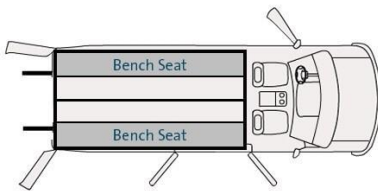

One (1) Compartment Unit:
Model IT-1C (Standard Length)
Model IT-1CX (Extended Length)
One Rear Inmate Door Only.

Three (3) Compartment Unit:
Model IT-3C (Standard Length)
Model IT-3CX (Extended Length)
Two Rear & One Side Inmate Doors.

Two (2) Compartment Unit:
Model IT-2C-F/B (Standard Length)
Model IT-2CX-F/B (Extended Length)
Two Rear Inmate Doors Only.

Four (4) Compartment Unit:
Model IT-4C (Standard Length)
Model IT-4CX (Extended Length)
Two Rear & Two Side Inmate Doors

Two (2) Compartment Unit:
Model IT-2C-L/R (Standard Length)
Model IT-2CX-L/R (Extended Length)
One Rear & One Side Inmate Doors.

SPRINTER

DODGE