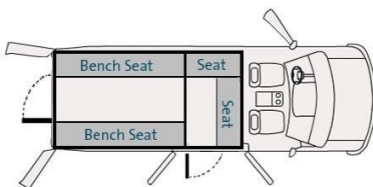

One (1) Compartment Unit:
Model IT-1C (Standard Length)
Model IT-1CX (Extended Length)
One Rear Inmate Door Only.

Three (3) Compartment Unit:
Model IT-3C (Standard Length)
Model IT-3CX (Extended Length)
Two Rear & One Side Inmate Doors.

Two (2) Compartment Unit:
Model IT-2C-F/B (Standard Length)
Model IT-2CX-F/B (Extended Length)
Two Rear Inmate Doors Only.

Four (4) Compartment Unit:
Model IT-4C (Standard Length)
Model IT-4CX (Extended Length)
Two Rear & Two Side Inmate Doors

Two (2) Compartment Unit:
Model IT-2C-L/R (Standard Length)
Model IT-2CX-L/R (Extended Length)
One Rear & One Side Inmate Doors.

SPRINTER

DODGE